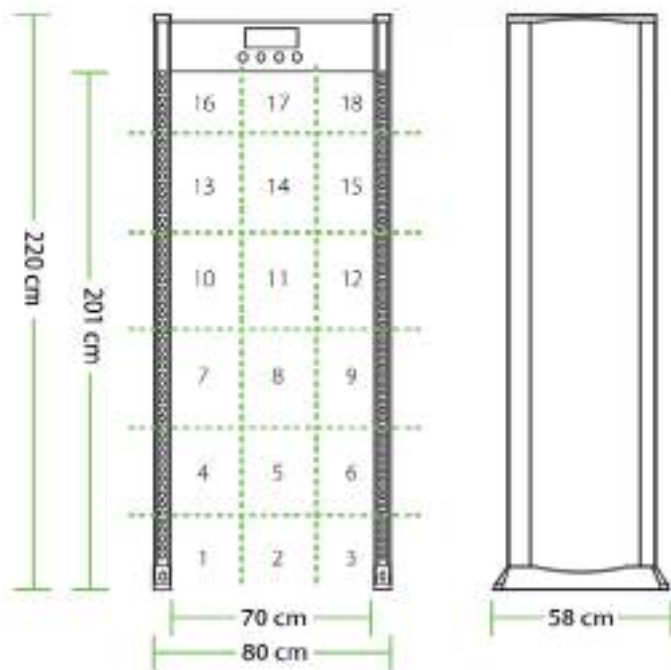

Specification

Power supply	AC100 V-240 V
Working temperature	-20°C~+50°C
Working frequency	4KHz—8KHz
Standard external size	2200mm(H)X800mm(W)X580mm(D)
Standard internal size	2010mm(H)X700mm(W)X500mm(D)
Package size for door panels	2260*650*260mm *1ctn
Package size for control unit	780*390*250 mm*1ctn
Gross weight	70kg

Dimensions